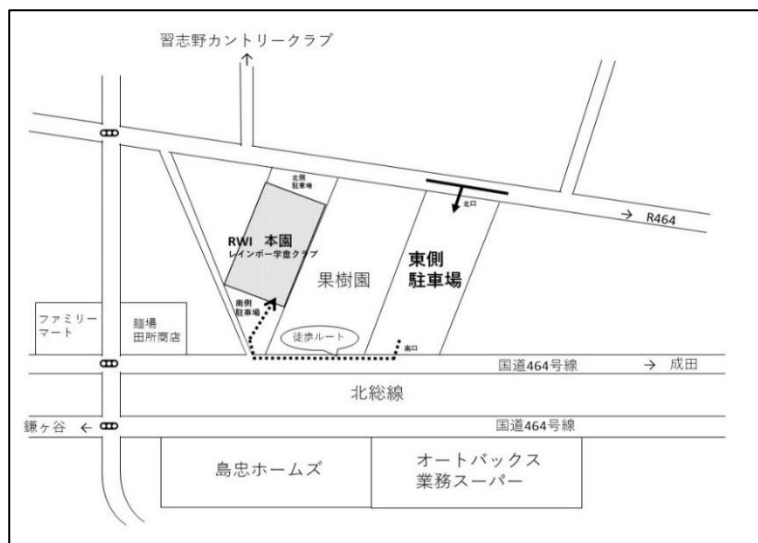

- ★ Games in English (9:10～9:30)
  外国人講師とゲームをしながら英語を学びましょう。体を動かして遊びますので動きやすい服装でお越しください。(定員 8 組・2 歳以上)
- ★ Music Play Time(9:10～9:40)
  大畑裕美先生による英語と簡単な楽器を使った親子での音楽遊びです。(定員 8 組・参加料 300 円)
- ★ 季節のクラフト (9:10～9:40)
  親子で季節のクラフト製作を行いましょ。12 月はクリスマスリースの製作を行います。(定員 8 組)
- ★ Holiday Baby Photo(9:10～9:40)
  クリスマスとお正月を背景にお子様の写真撮影を行います。親子ツーショットで撮影できるコーナーもあります。年賀状用の写真にいかがですか？カメラを持参してください。(定員 8 組・参加料 500 円)
- ★ 書道アクティビティ (9:10～9:40)
  お子様と一緒に書道作品作りに挑戦しましょう！汚れても良い服装でお越しください。(定員 8 組・1、2 歳)

- 予約制の活動については 12 月 2 日 (月) 9:00 より受付を開始いたします。お電話にてご予約ください。(土日祝日を除く 9:00～16:00) またキャンセルする場合は、必ず事前にお電話にてご連絡ください。
- 乳児をお連れの方は、お子様を布団に寝かせられるよう、大きめのバスタオルをご用意ください。
- クラブハウス内での食事は禁止とさせていただきます。(アレルギー対応のため) 水分補給のみ適宜お願いいたします。
- 在園児は対象外です。

《お車でお越しの方へ》

当施設東側 100m 先にある専用駐車場をご利用ください。安全面の配慮より、駐車場 南側に車を止め、R464 の歩道から南側ゲートのインターホンを押してお入りください。

【～VENUS TIME～】

VENUS TIME (来年度入園希望者のプレ保育) 毎週火・木 10:00～11:30。その間のクラブハウス運営はお休みとなり、終了後に再開いたします。