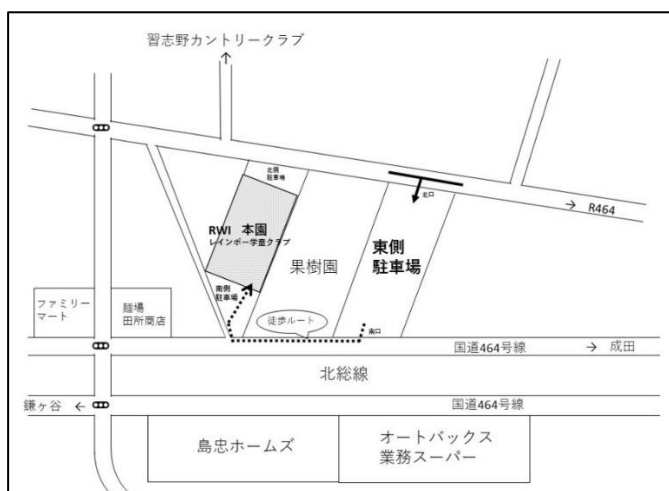

Monday	Tuesday	Wednesday	Thursday	Friday	Saturday	Sunday
		1 Closed	2 Closed	3 Closed	4 Closed	5 Closed
6 Closed	7 Closed	8 Closed	9 Closed	10 Closed	11 Closed	12 Closed
13 Closed	14 Closed	15 Closed	16 Closed	17 Closed	18 Closed	19 Closed
20 Closed	21 Closed	22 Closed	23 Closed	24 Closed	25 Closed	26 Closed
27 Closed	28 Closed	29 Closed	30 Closed			

《お車でお越しの方へ》

当施設東側 100m 先にある専用駐車場をご利用ください。安全面の配慮より、駐車場南側に車を止め、R464の歩道から南側ゲートのインターホンを押してお入りください。

RWI 子育て支援センター

キャタピラー クラブハウス
 ~Caterpillar Clubhouse~

開園日：火・木・金（祝日を除く）

時間：9：00～14：00

認定こども園 RWI 内

(印西市草深字三夜脇 1105-1)