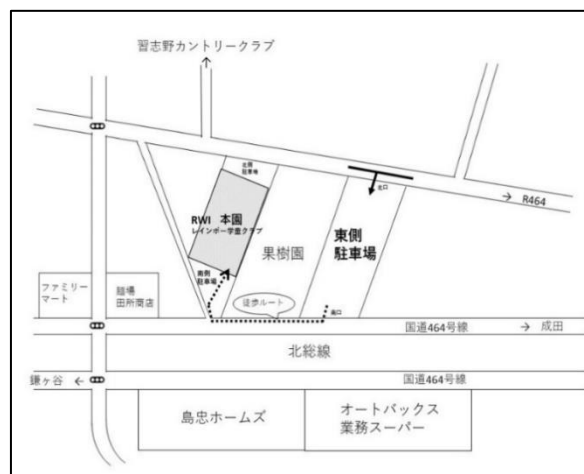

《Parking lot》

Please use the Parking lot below. For safety, use the sidewalk next to the R464 and enter using the south gate.

RWI

キャタピラー クラブハウス
～Caterpillar Clubhouse～

Opening dates : Tue · Thu · Fri
(National holidays will be closed)

Opening hours : 9:00～14 : 00

Rainbow Wings International
(1105 - 1 Sofuke Aza Sanyawaki
Inzai City)

☎ 8 5 - 8 6 8 5