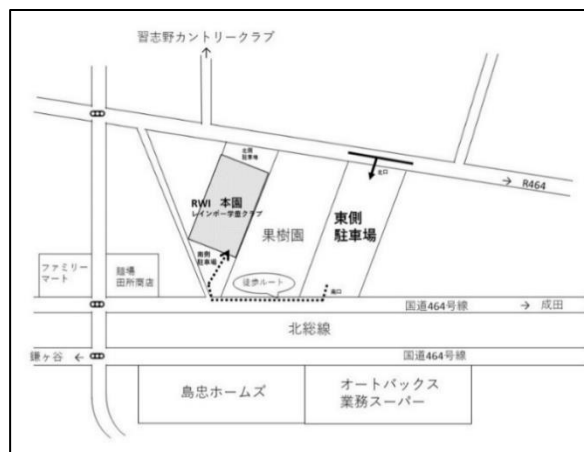

* After October 27th AM9:00~, we will accept reservations. Please visit,

<https://forms.gle/Pmiy3B4jvjPXrArY7>

- * Reservations are not accepted over the phone. If you need to cancel please call us.
- * If there is still places available online for that current day's activities, please call.
- * For babies, please bring a large towel in case of the need to use the bed(futon).
- * Due to food allergies, eating in the room is not allowed. Drinking for hydration is encouraged.
- * Taking photos are prohibited. (except Holiday Baby Photo)
- * Child(ren) in this school are not allowed to attend.

《Parking lot》

Please use the Parking lot below. For safety, use the sidewalk next to the R464 and enter using the south gate.

RWI

キャタピラー クラブハウス
~Caterpillar Clubhouse~

Opening dates : Tue・Thu・Fri (National holidays will be closed)