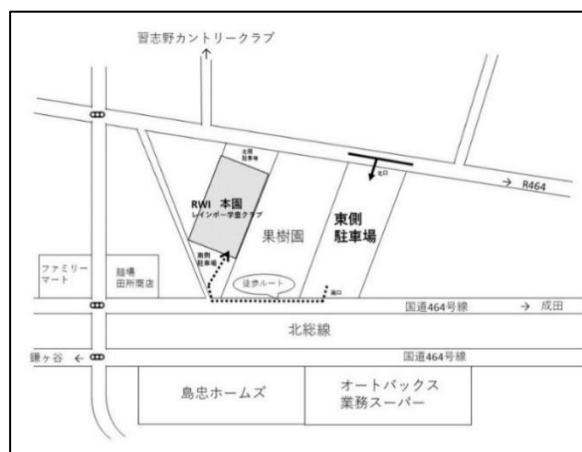

*After November 25th AM9:00~, we will accept reservations. Please visit,

<https://forms.gle/j2KWrZwt3kip6FgeA>

- * Reservations are not accepted over the phone. If you need to cancel please call us.
- * If there is still places available online for that current day's activities, please call.
- * For babies, please bring a large towel in case of the need to use the bed(futon).
- * Due to food allergies, eating in the room is not allowed. Drinking for hydration is encouraged.
- * Taking photos are prohibited. (except Holiday Baby Photo)
- * Child(ren) in this school are not allowed to attend.

《Parking lot》

Please use the Parking lot below. For safety, use the sidewalk next to the R464 and enter using the south gate.

RWI

キャタピラー クラブハウス
~Caterpillar Clubhouse~

Opening dates : Tue・Thu・Fri (National holidays will be closed)