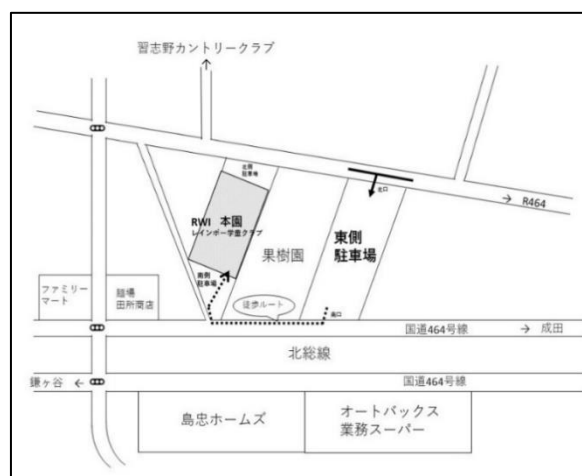

1. ★ English Play Time (Every Tuesday 9 : 10～9 : 40 10 : 40～11 : 10) (5 groups each)
     Let's play and learn in English with a non Japanese teacher. On the 29th (Tue), we will celebrate birthdays for this month. Please let us know if your child(ren)'s birthday is in this month when you make a reservation.
   - ★ Craft (9 : 10～9 : 40) (5 groups)
     Let's make Dragonfly binoculars.
   - ★ Height and Weight measurement (13 : 00～14 : 00) (5 groups)
     Physical measurement for child(ren). Feel free to ask about parenting.
   - ★ Calligraphy (9 : 10～9 : 40) (5 groups)
     Let's try Japanese calligraphy with your child(ren). Please wear the clothes that you can stain.
   - ★ Story Time (9 : 10～9 : 30) (5 groups)
     We will read stories both in English and Japanese.
   - ★ Holiday Baby Photo (9 : 10～9 : 50) (2 groups each)
     Let's take a photo with the Halloween decorations. Please bring your camera.
   - ★ Children Songs (13 : 10～13 : 30) (5 groups)
     Traditional songs and child play in English and Japanese.
2. We will accept the reservations from July 26th. Please call us. (Weekdays 9 : 00～16 : 00) If you need to cancel please call us.
   - For babies, please bring a large towel in case of the need to use the bed(futon).
   - Due to food allergies, eating in the room is not allowed. Drinking for hydration is encouraged.
   - Taking photo is prohibited. (except Holiday Baby Photo)
   - Child(ren) in this school are not allowed to attend.

《Parking lot》

RWI

キャタピラー クラブハウス
～Caterpillar Clubhouse～

Opening dates : Tue · Thu · Fri
(National holidays will be closed)

Opening hours : 9:00～14 : 00

Rainbow Wings International
(1105 - 1 Sofuke Aza Sanyawaki
Inzai City)

☎ 85 - 8685