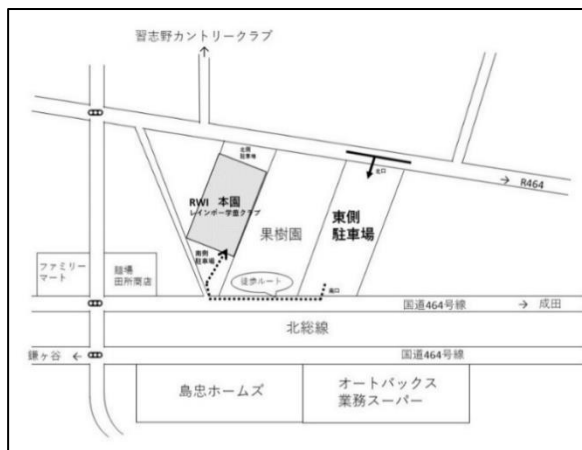

\*After December 21<sup>th</sup> AM9:00~, we will accept reservations. Please visit,

<https://forms.gle/wGR8WQwvk8xeZZAu9>

- \* Reservations are not accepted over the phone. If you need to cancel please call us.
- \* If there is still places available online for that current day's activities, please call.
- \* For babies, please bring a large towel in case of the need to use the bed(futon).
- \* Due to food allergies, eating in the room is not allowed. Drinking for hydration is encouraged.
- \* Taking photos are prohibited. (except Holiday Baby Photo)
- \* Child(ren) in this school are not allowed to attend.

《Parking lot》

Please use the Parking lot below. For safety, use the sidewalk next to the R464 and enter using the south gate.

**RWI**

キャタピラー クラブハウス  
~Caterpillar Clubhouse~

Opening dates : Tue・Thu・Fri (National holidays will be closed)