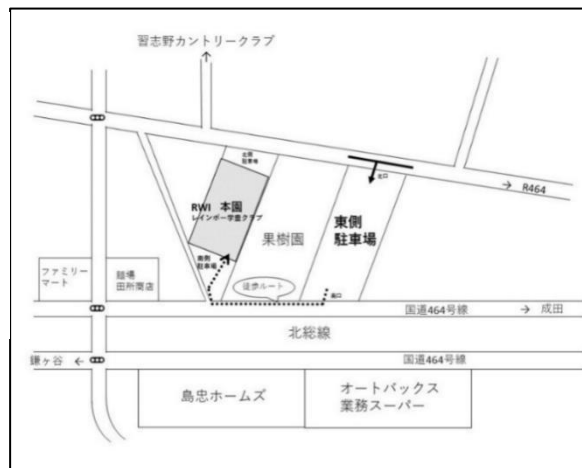

《Parking lot》

Please use the Parking lot below. For safety, use the sidewalk next to the R464 and enter using the south gate.

**RWI**

キャタピラー クラブハウス  
~Caterpillar Clubhouse~

Opening dates : Tue · Thu · Fri