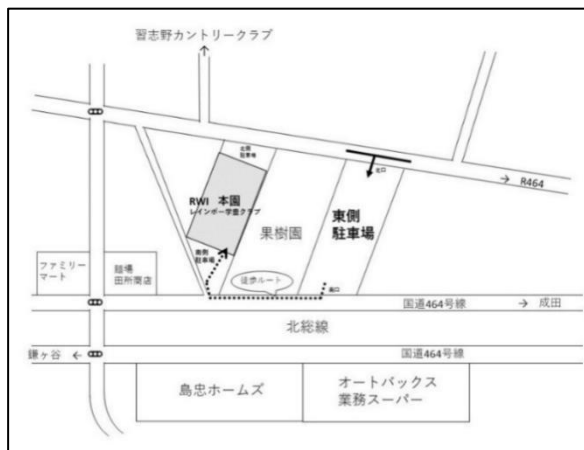

《Parking lot》

Please use the Parking lot below. For safety, use the sidewalk next to the R464 and enter using the south gate.

**RWI**

キャタピラー クラブハウス  
~Caterpillar Clubhouse~

Opening dates: Tue・Thu・Fri (National holidays will be closed)