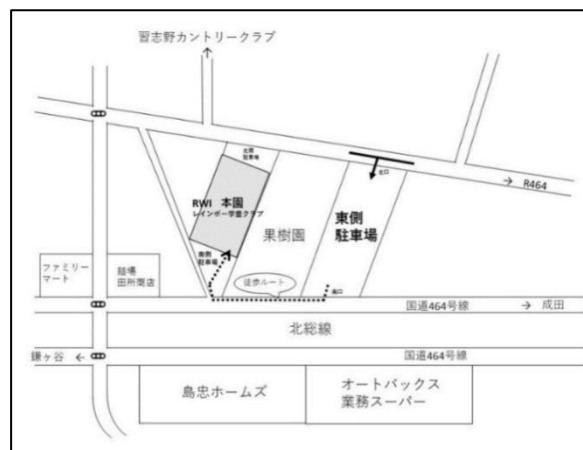

《Parking lot》

Please use the Parking lot below. For safety, use the sidewalk next to the R464 and enter using the south gate.

**RWI**

キャタピラー クラブハウス  
~Caterpillar Clubhouse~

Opening dates: Tue・Thu・Fri (National holidays will be closed)