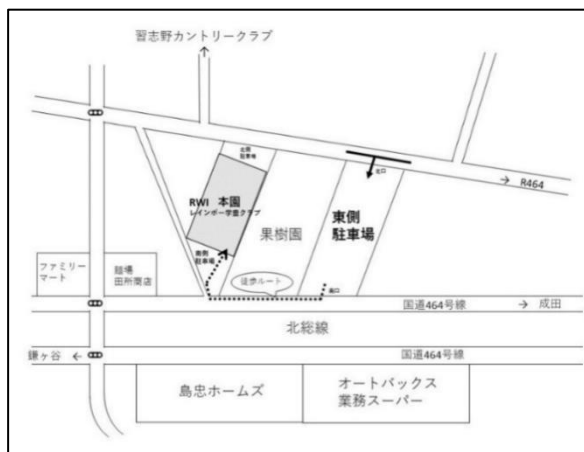

《Parking lot》

Please use the Parking lot below. For safety, use the sidewalk next to the R464 and enter using the south gate.

RWI

キャタピラー クラブハウス
~Caterpillar Clubhouse~

Opening dates: Tue・Thu・Fri (National holidays will be closed)