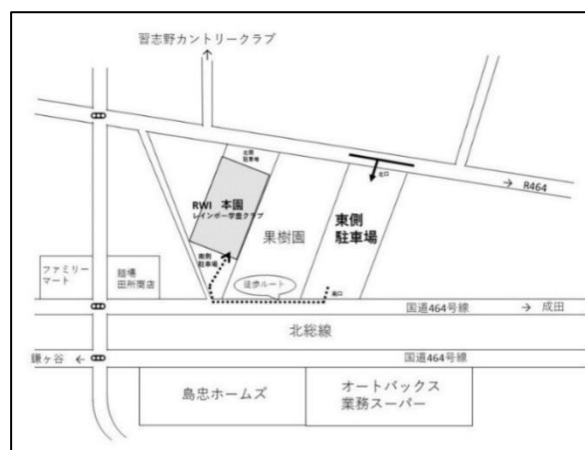

《Parking lot》

Please use the Parking lot below. For safety, use the sidewalk next to the R464 and enter using the south gate.

RWI

キャタピラー クラブハウス
~Caterpillar Clubhouse~

Opening dates: Tue・Thu・Fri (National holidays will be closed)