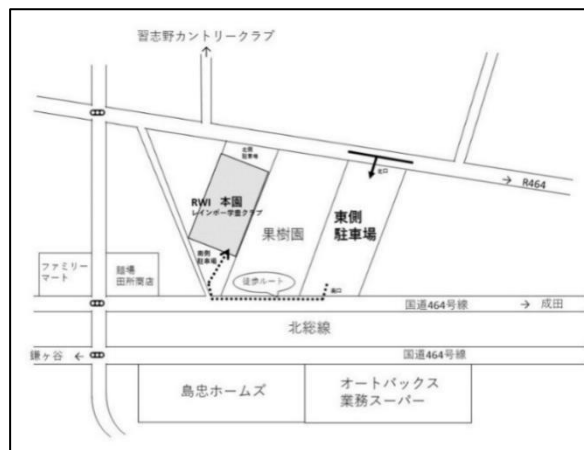

### 《Parking lot》

Please use the Parking lot below. For safety, use the sidewalk next to the R464 and enter using the south gate.

**RWI**

キャタピラー クラブハウス  
~Caterpillar Clubhouse~

Opening dates : Tue・Thu・Fri (National holidays will be closed)