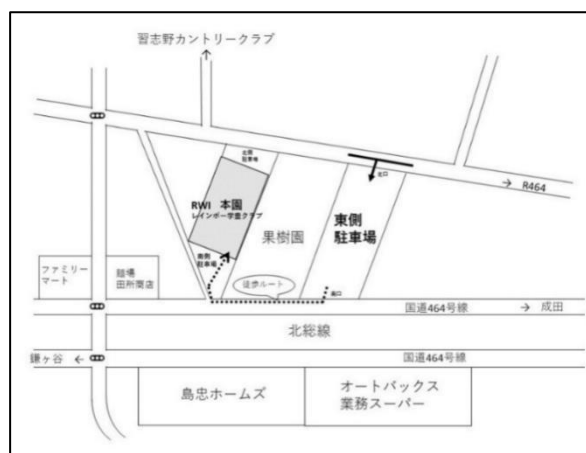

《Parking lot》

Please use the Parking lot below. For safety, use the sidewalk next to the R464 and enter using the south gate.

**RWI**

キャタピラー クラブハウス  
~Caterpillar Clubhouse~

Opening dates: Tue・Thu・Fri (National holidays will be closed)