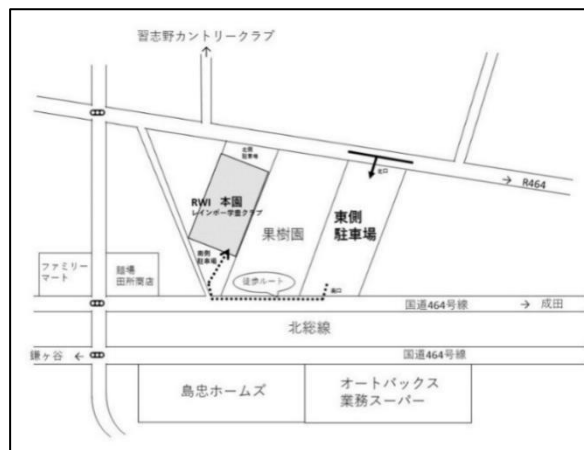

《Parking lot》

Please use the Parking lot below. For safety, use the sidewalk next to the R464 and enter using the south gate.

RWI

キャタピラー クラブハウス
~Caterpillar Clubhouse~

Opening dates : Tue・Thu・Fri (National holidays will be closed)