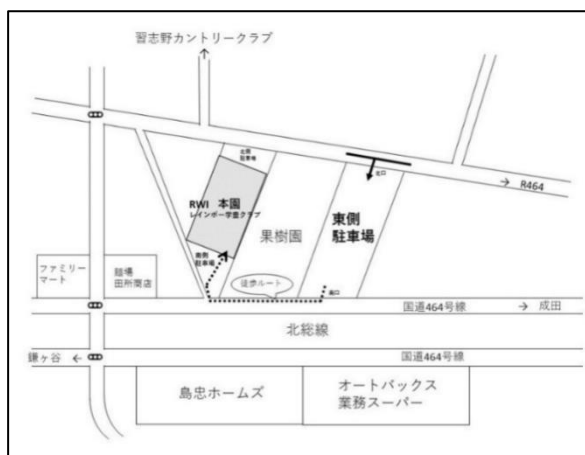

*After February 21st AM9:00~, we will accept reservations. Please visit,

<https://forms.gle/m5hz9mphbtarRTuC9>

- * Reservations are not accepted over the phone. If you need to cancel, please call us.
- * If there is still places available online for that current day's activities, please call.
- * For babies, please bring a large towel in case of the need to use the bed(futon).
- * Due to food allergies, eating in the room is not allowed. Drinking for hydration is encouraged.
- * Taking photos are prohibited. (except Holiday Baby Photo)
- * Child(ren) in this school are not allowed to attend.

《Parking lot》

Please use the Parking lot below. For safety, use the sidewalk next to the R464 and enter using the south gate.

RWI

キャタピラー クラブハウス
~Caterpillar Clubhouse~

Opening dates : Tue・Thu・Fri (National holidays will be closed)