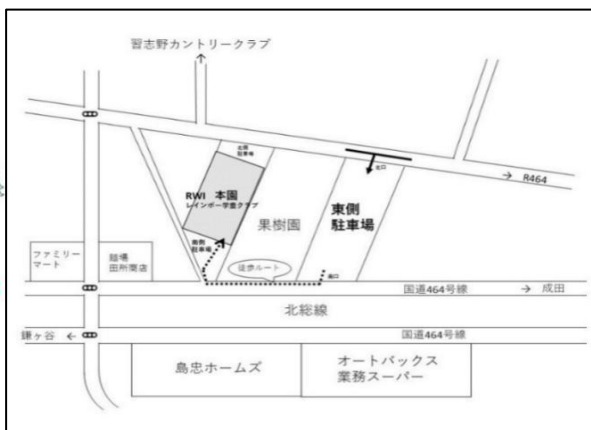

《Parking lot》

Please use the Parking lot below. For safety, use the sidewalk next to the R464 and enter using the south gate.

RWI

キャタピラー クラブハウス
~Caterpillar Clubhouse~

Opening dates : Tue · Thu · Fri (National holidays will be closed)