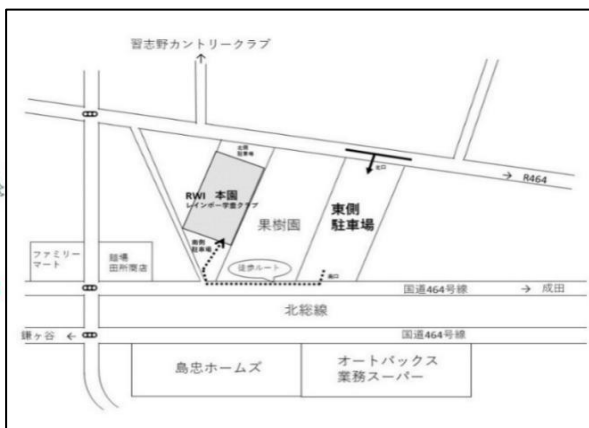

《Parking lot》

Please use the Parking lot below. For safety, use the sidewalk next to the R464 and enter using the south gate.

RWI

キャタピラー クラブハウス
~Caterpillar Clubhouse~

Opening dates : Tue・Thu・Fri (National holidays will be closed)