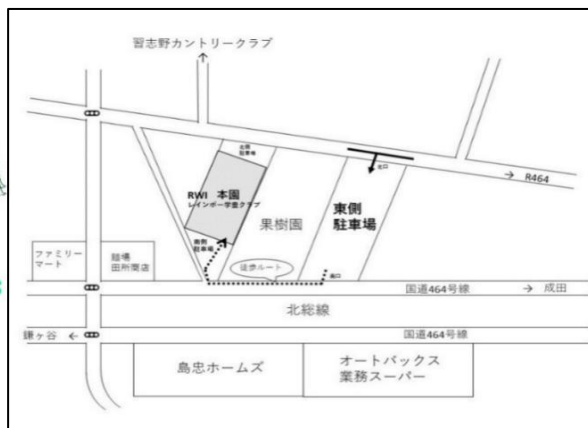

《Parking lot》

Please use the Parking lot below. For safety, use the sidewalk next to the R464 and enter using the south gate.

RWI

キャタピラー クラブハウス
~Caterpillar Clubhouse~

Opening dates : Tue · Thu · Fri (National holidays will be closed)