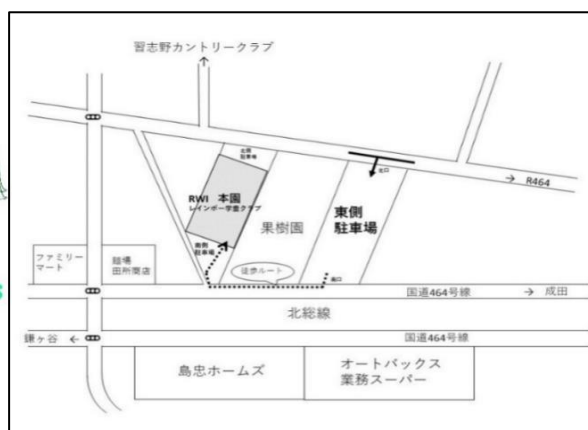

《Parking lot》

Please use the Parking lot below. For safety, use the sidewalk next to the R464 and enter using the south gate.

**RWI**

キャタピラー クラブハウス  
~Caterpillar Clubhouse~

Opening dates : Tue · Thu · Fri (National holidays will be closed)