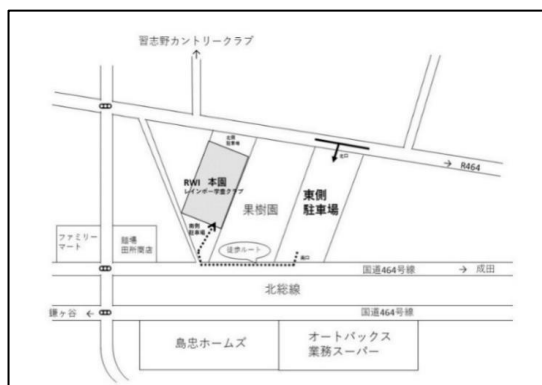

*After February 20th AM9:00~, we will accept reservations. Please visit.

<https://forms.gle/eYhehQq3tVtZc41q9>

- * Reservations are not accepted over the phone. If you need to cancel, please call us.
- * If there is still places available online for that current day's activities, please call.
- * For babies, please bring a large towel in case of the need to use the bed(futon).
- * Due to food allergies, eating in the room is not allowed. Drinking for hydration is encouraged.
- * Taking photos are prohibited. (except Holiday Baby Photo)
- * Child(ren) in this school are not allowed to attend.

《Parking lot》

Please use the Parking lot below. For safety, use the sidewalk next to the R464 and enter using the south gate.

RWI

キャタピラー クラブハウス
~Caterpillar Clubhouse~

Opening dates : Tue · Thu · Fri (National holidays will be closed)